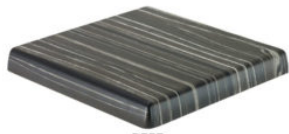

## SUNCITY TOPS - ROUND & SQUARE

**Construction:** Molded Laminate Top / Top Only, Base Sold Separately

**Shape:** Square or Rectangle

### Sizes:

- 24 x 24
- 32 x 32
- 32 x 48
- 36 x 36
- 32 Round
- 36 Round
- 48 Round

### Quick Ship Color Options:

- Reef
- Englewood
- Ruskin
- Wave Alizes
- Pelican Bay
- Longwood
- Oyster Bay

REEF

WAVE ALIZES

ENGLEWOOD

PELICAN BAY

SEASIDE

LONGWOOD