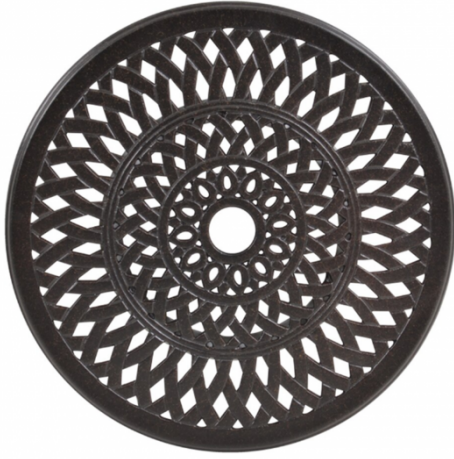

**ORMOND 20" LAZY SUSAN**

Available in Weathered Black (WBL) Finish

Expertly cast and exquisitely the Ormond Collection is a beautiful addition to your patio or garden. 100% rust proof aluminum frames are hand-casted and welded for maximum durability. Enhanced with an artful, unique design included curved backs and nicely finished. make the dining experience easy, stylish and more interesting with the lazy susan.

---

**SKU:** 7120LZ

**Categories:** [Aluminum](#), [Deep Seating](#), [Tables](#)

**Tag:** [ormond](#)

**ADDITIONAL INFORMATION****Weight**

5 lbs

**Dimensions**

20 × 20 × 2 in