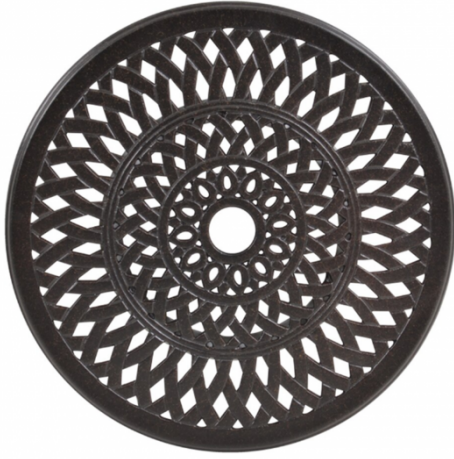

ORMOND 20" LAZY SUSAN

Available in Weathered Black (WBL) Finish

Expertly cast and exquisitely the Ormond Collection is a beautiful addition to your patio or garden. 100% rust proof aluminum frames are hand-casted and welded for maximum durability. Enhanced with an artful, unique design included curved backs and nicely finished. make the dining experience easy, stylish and more interesting with the lazy susan.

SKU: 7120LZ

Categories: [Aluminum](#), [Deep Seating](#), [Tables](#)

Tag: [ormond](#)

ADDITIONAL INFORMATION**Weight**

5 lbs

Dimensions

20 × 20 × 2 in