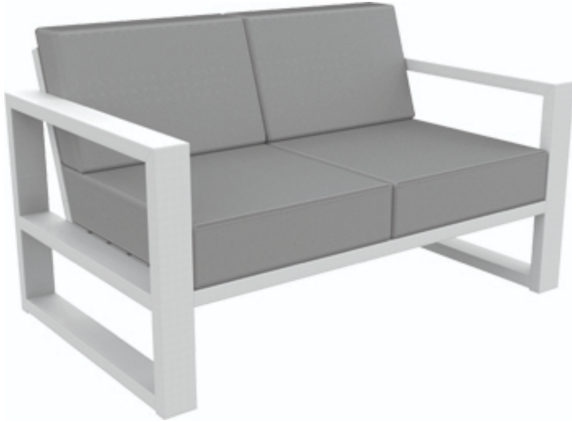

## MIA LOVE SEAT

### EnviroWood® Frame Colors

### EnviroWood® Premium Frame Colors

- 54.5W x 32D x 29.75H
- Seat Height: 11.5" Arm Height: 25"
- Weight: 91 lbs
- 2 pc Cushions Sold Separately
- Hidden Fasteners
- 316 Marine Grade Stainless Steel Fasteners
- Made in the USA