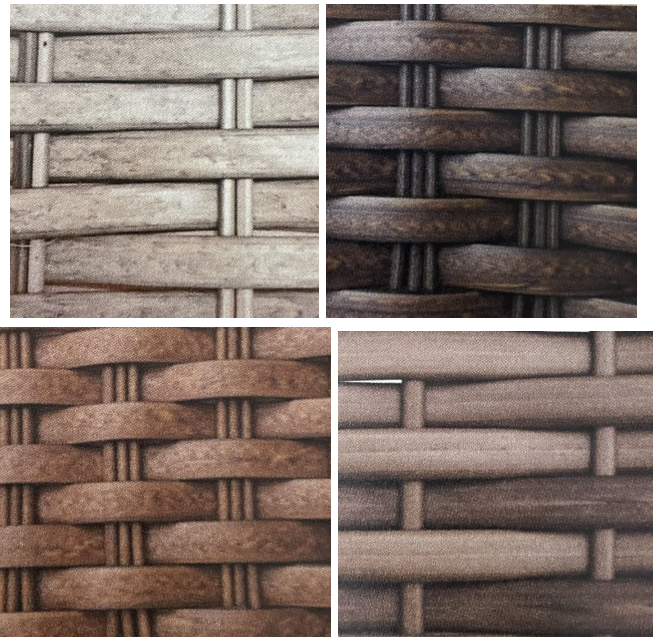

HOLIDAY LOVESEAT

Colors Available (Latte Finish, Kona Finish, Saddle Finish, Fieldstone Finish):

SKU: GT373-L

Categories: [Love Seats](#), [Outdoor Wicker](#)

Tag: [Holiday](#)

ADDITIONAL INFORMATION

Dimensions

43 × 26 × 32 in