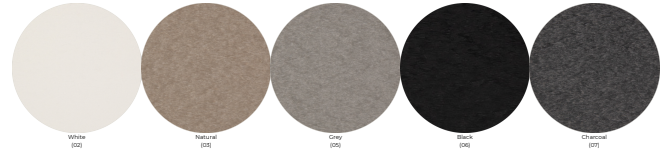

**GREENWICH DINING SIDE CHAIR
WOVEN**

EnviroWood® Frame Colors

EnviroWood® Premium Frame Colors

Woven Hyacinth Panel

The Greenwich Dining Chairs feature multiple style and color options to express a variety of personalities. Choose from Arm and Side chairs featuring a taller and wider back and deeper seat with three unique and stylish back designs.

- 20W x 22.5D x 35H
- Seat Height: 17.5"
- Weight: 23 lbs

- Hidden Fasteners
- 2-Tone Option Available
- 316 Marine Grade Stainless Steel Fasteners
- Made with imported components

SKU: 601W

Categories: [Chairs](#), [Dining Chairs](#), [Dining Furniture](#), [Eco-Friendly](#)