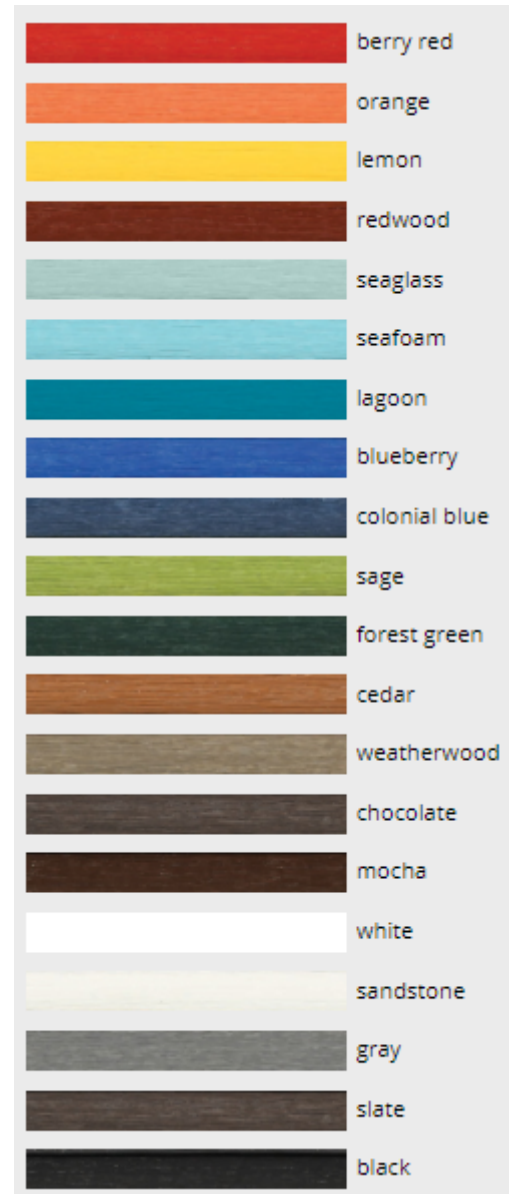

CONTEMPORARY ACCENT TABLE

Frame and Slat Color Choices:

	berry red
	orange
	lemon
	redwood
	seaglass
	seafoam
	lagoon
	blueberry
	colonial blue
	sage
	forest green
	cedar
	weatherwood
	chocolate
	mocha
	white
	sandstone
	gray
	slate
	black

SKU: CT-2101

Categories: [Eco-Friendly](#), [Side Tables](#), [Tables](#)

Tags: [Adirondack](#), [Eco-Friendly](#)

ADDITIONAL INFORMATION

Weight

25 lbs

Dimensions

22 × 22 × 16 in