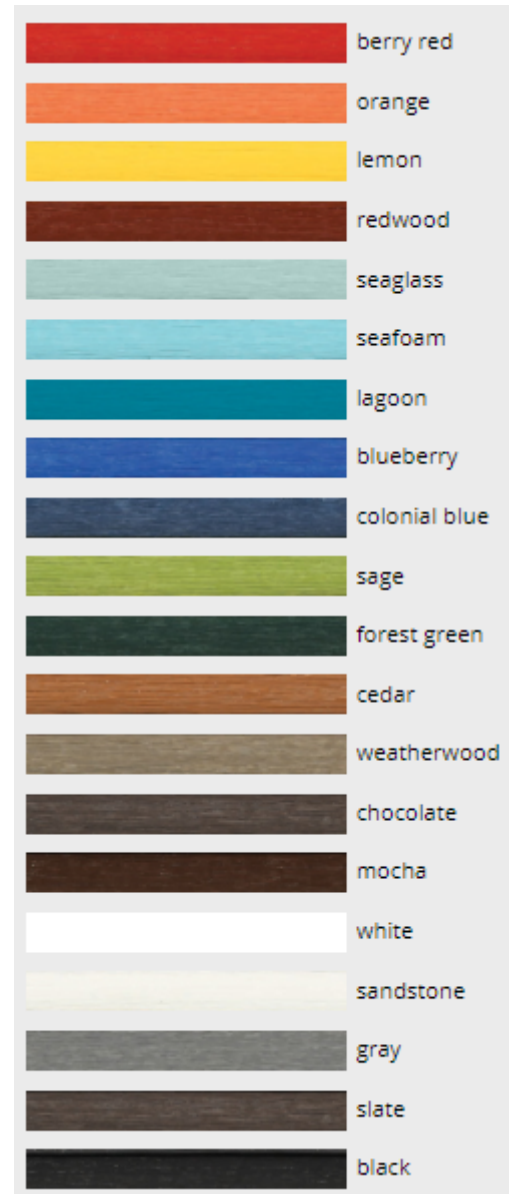

### ADIRONDACK ACCENT TABLE

Frame and Slat Color Choices:

	berry red
	orange
	lemon
	redwood
	seaglass
	seafoam
	lagoon
	blueberry
	colonial blue
	sage
	forest green
	cedar
	weatherwood
	chocolate
	mocha
	white
	sandstone
	gray
	slate
	black

---

**SKU:** CT-1100

**Categories:** [Eco-Friendly](#), [Side Tables](#), [Tables](#)

**Tags:** [Adirondack](#), [Eco-Friendly](#)

**ADDITIONAL INFORMATION**

**Weight**

23 lbs

**Dimensions**