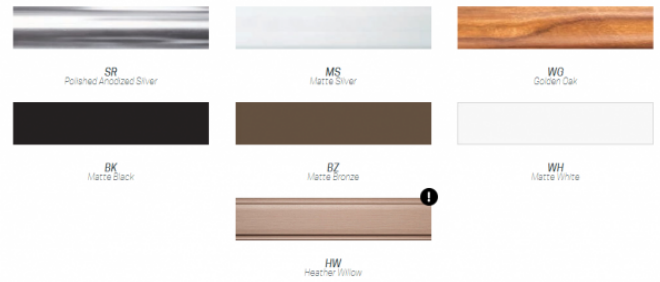

CATALINA 7.5' MANUAL LIFT PATIO UMBRELLA WITH VENT & VALENCE

Built with the sunniest days in mind, the Catalina Fiberglass Patio Umbrella will exceed your expectations. Its ultra-durable fiberglass frame and heavy gauge resin parts make this traditional umbrella the ultimate choice for your commercial or residential patio. Three frame builds allow you to select the Catalina that will best suit all of your shade needs. Constructed with the highest quality materials, eye-catching high-quality powder coated frame finishes and a variety of fabric colors, an umbrella from the Catalina collection will perfectly complement any outdoor setting.

View the quick ship fabric colors [here](#). View all fabric colors [here](#).

Specifications:

- 60° Commercial grade tilt
- Superior flexibility and quality fiberglass ribs for maximum wind resistance
- 1.5" diameter center pole with a 1/8" aluminum wall thickness provides incredible strength and durability
- Reinforced four-layer pockets prevent fabric from tearing
 - Modular design
- Stainless steel hardware throughout
- Three canopy shade designs available
 - Clearance: 69"

- Upper Pole: 55"
- Lower Pole: 37"
- Mast Diameter: 1.5"

Pole Colors:

SKU: 844FA02

Categories: [Quick Ship](#), [Umbrellas](#)

Tags: [catalina](#), [umbrella](#)

ADDITIONAL INFORMATION

Weight

14 lbs